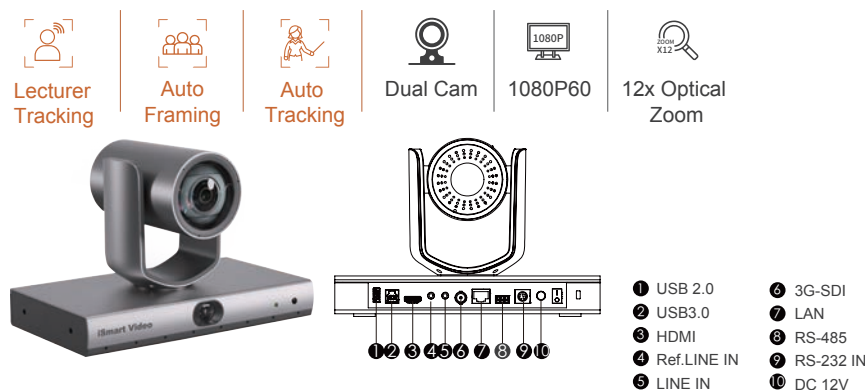

1080P60 PTZ Camera

AMC-G200THV2

Features

- Implemented with audio positioning, body detection and recognition tech, precisely frame speakers, giving best views of speakers and other attendees;
- Board writing recognition based on pose estimation, giving clear view of writing content;
- Track lecturer all around the classroom, even if lecturer walks into student area;
- Innovative dual cam design for tracking views and full views with auto and quick switch;
- Various modes of speaker tracking and auto recognition and closeup shot of board writing;
- No hand operation involved, helping attendees focus on meeting and discussion;
- Designed for medium and large sized meeting rooms, classrooms and halls, covering range up to 8 meters;
- Tracking cams: 12x optical zoom, HFOV up to 72.5°;
- Simultaneous outputs over HDMI, USB3.0, 3G-SDI and Ethernet, resolution up to 1080P60;
- USB 2.0 Host interface for external mic input;
- Compatible with popular conference hardware and cloud platforms such as ZOOM, MS Teams etc.;
- ROHS, CE, FCC certified.

Technical Data

Tracking Camera

Image Sensor
1/2.8" CMOS, 2.14MP

Focal
f=4.1mm ~ 49.2mm

Iris
F1.6 ~ F2.8

Zoom
Optical:12x, Digital:16x

HFOV
72.5° ~ 6.3°

Focus
Auto, Manual, PTZ
Trigger, One Push Trigger

Preset Number
64

General

Control Protocol
VISCA

Power
DC12V; <20W

Dimension (L×W×H)
245mm×145mm×164mm

Operating Temperature
0°C ~ +40°C

Storage Temperature
-20°C ~ +60°C

Weight
≤2KG

Interface

Network
1×RJ45:10M/100M, support
POE;
Video output: 1080P30/P25,
720P30/P25, 360P30/P25
Video Format:H.264/H.265
Network Protocol:
ONVIF/RTSP/HTTP/TCP/UDP/
RTMP/RTP;
Audio Compression: AAC;
Support 3 channel streams,
dual closeup view, one channel
full view, one channel switch
and four streams